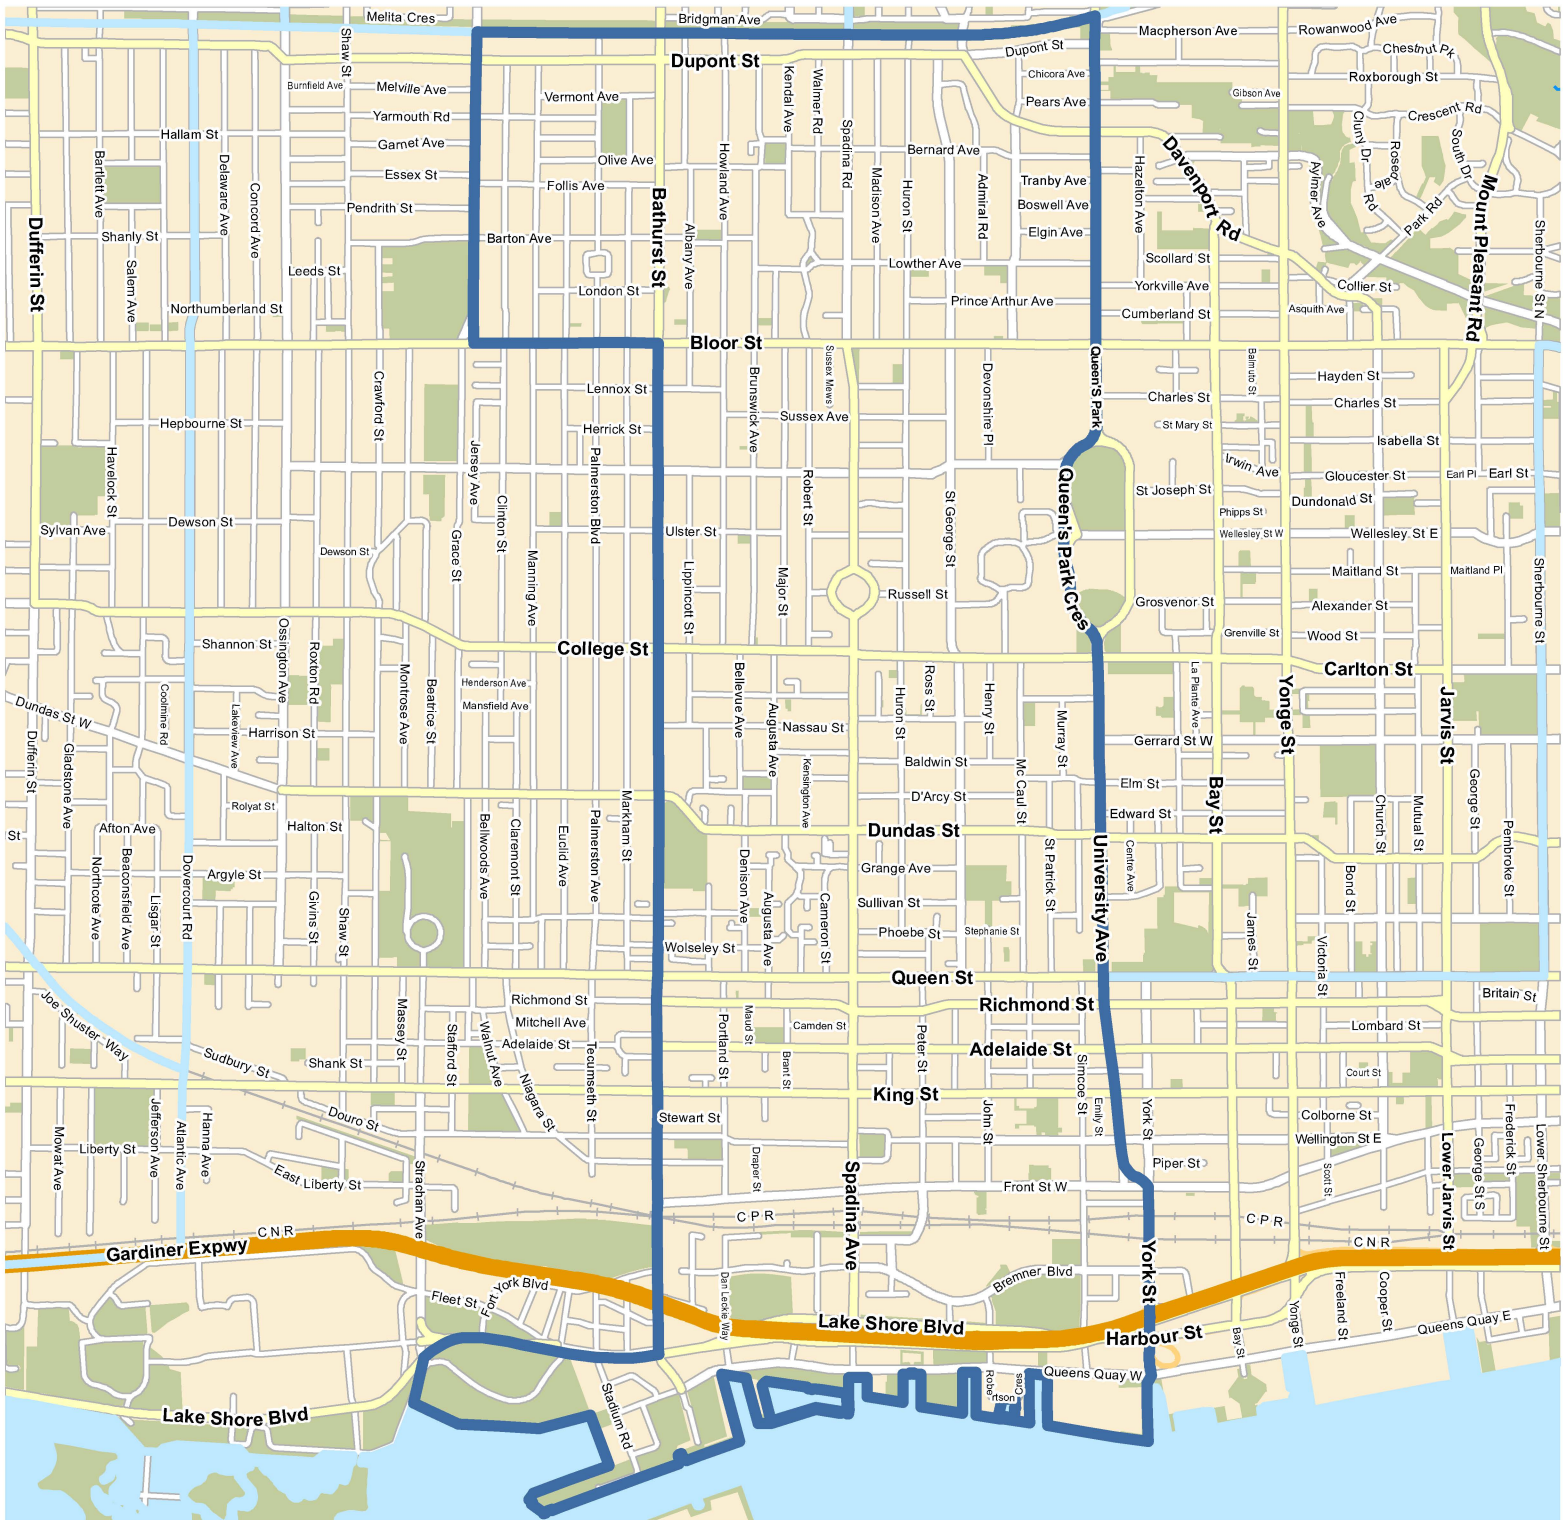

Ward 20 - Trinity-Spadina

Ward Key

Ward 20